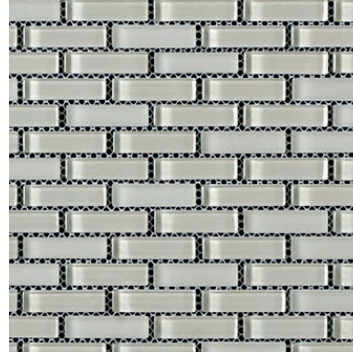

SPECIAL GREY

1.5x4.8 (0.6"x1.9")
SHEET SIZE 32.4x30.4cm
(12"x12" Nominal)
KV.CR.SGY.0,6x1,9.BL