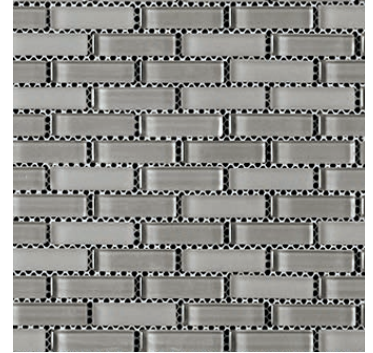

GREY

1.5x4.8 (0.6"x1.9")
SHEET SIZE 32.4x30.4cm
(12"x12" Nominal)
KV.CR.GRY.0,6x1,9.BL